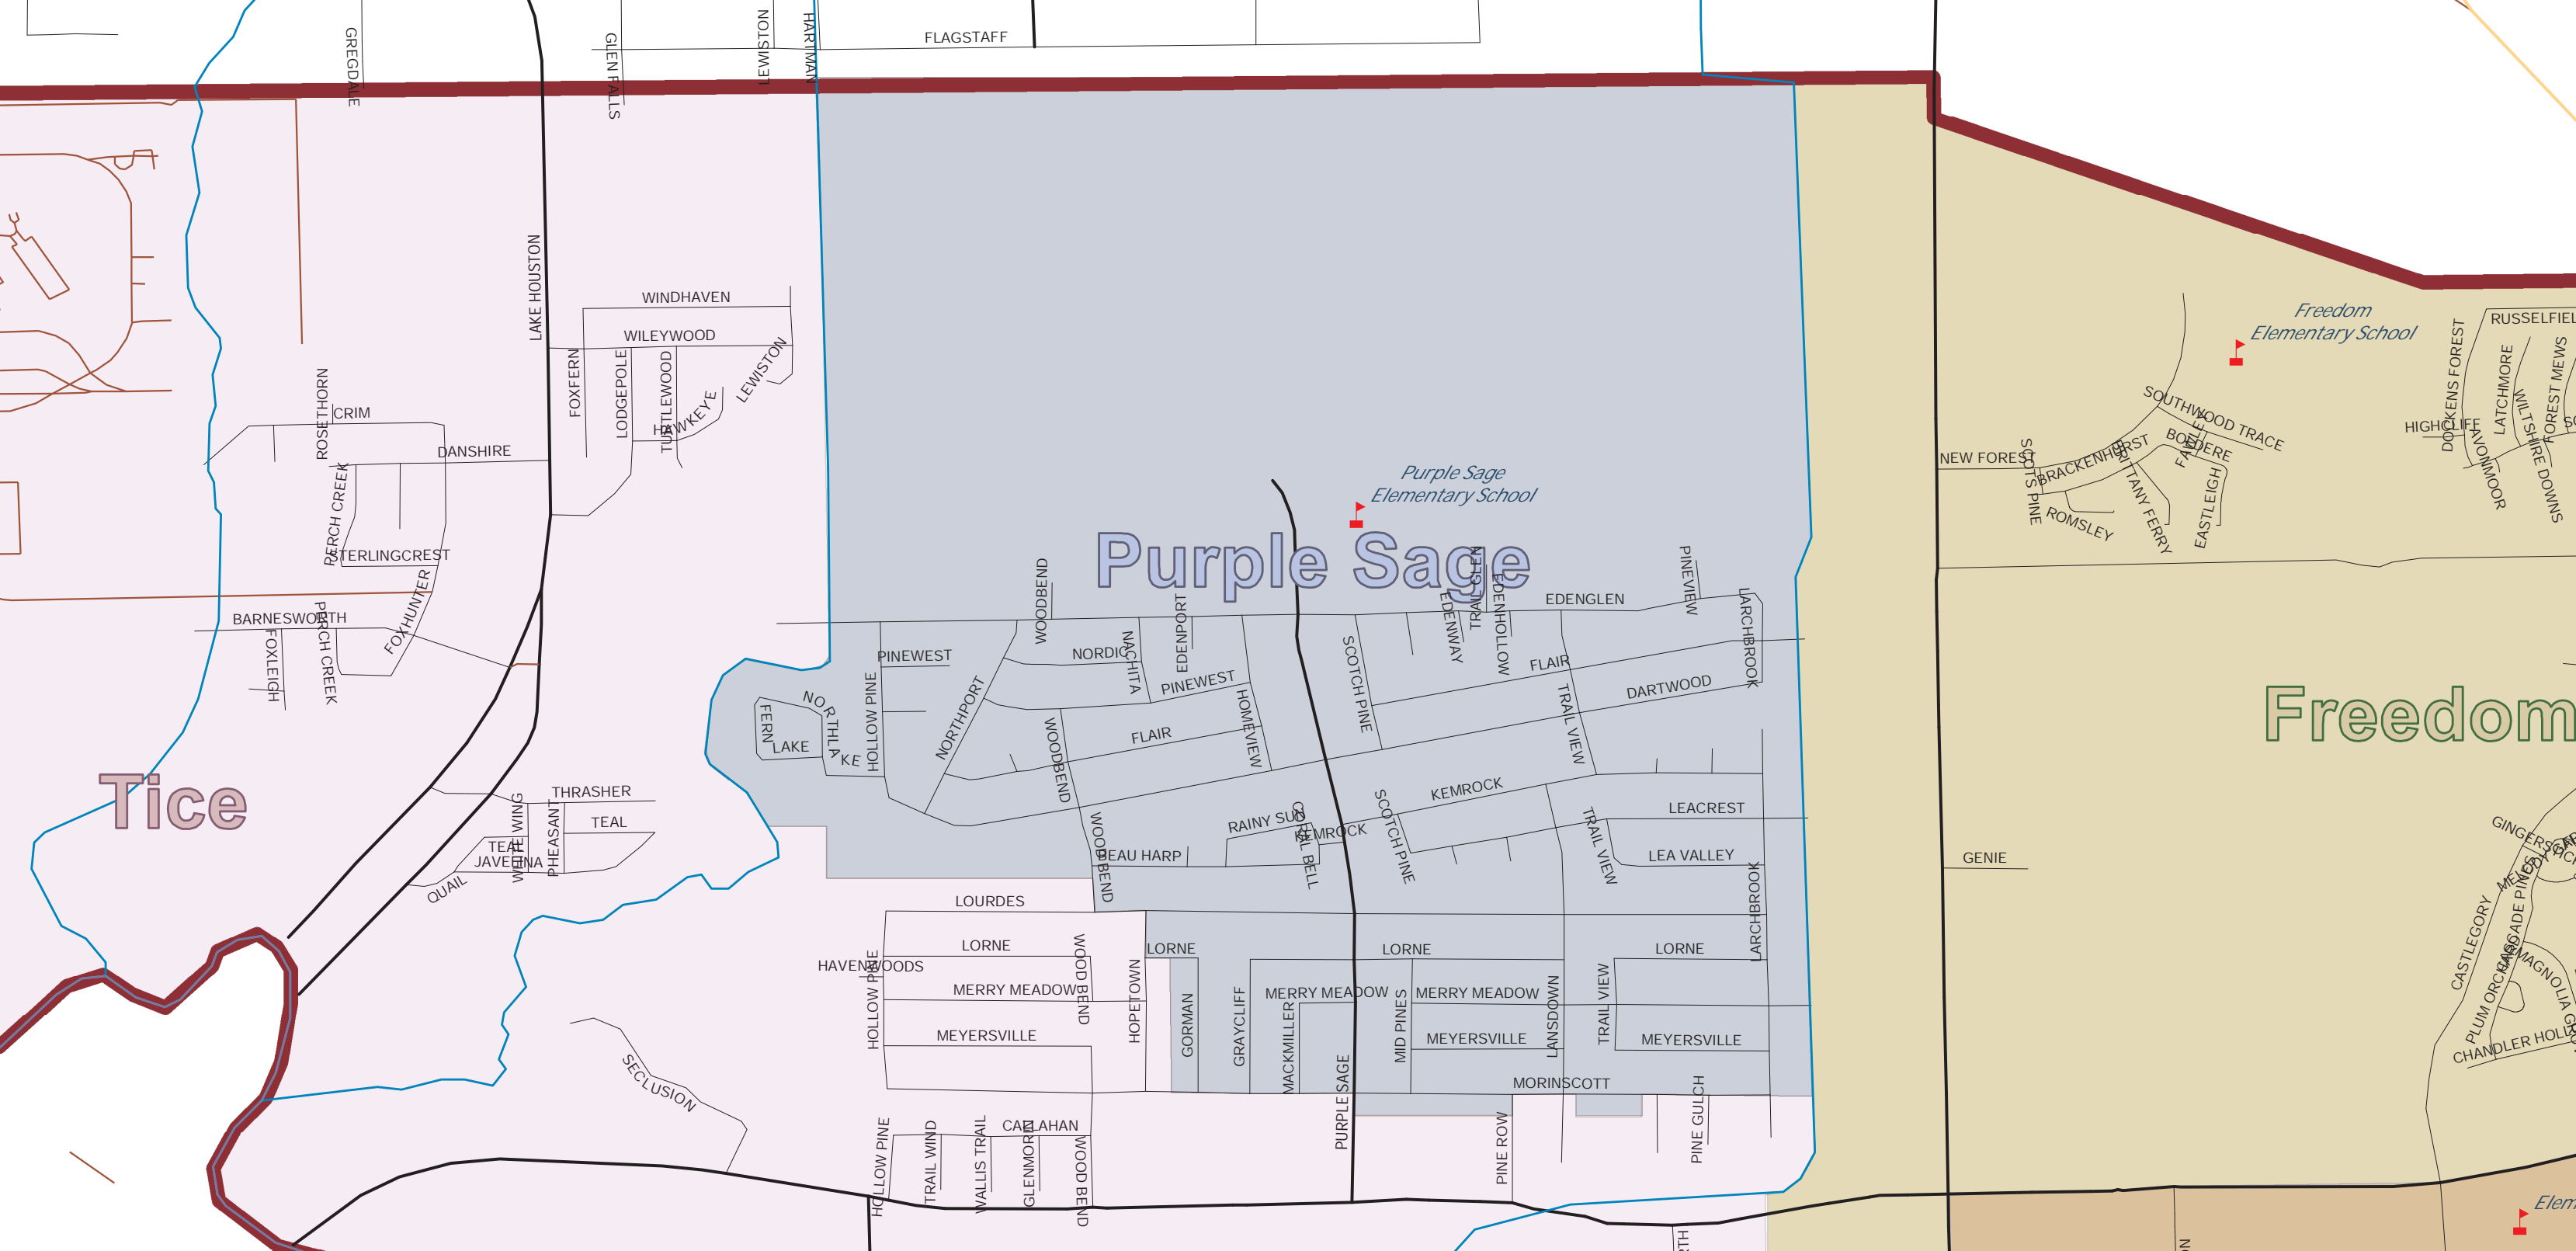

Tice

Purple Sage

Freedom

FLAGSTAFF

LAKE HOUSTON

GLEN FALLS

LEWISTON

HARTMAN

WINDHAVEN

WILEYWOOD

FOX FERN

LODGEPOLE

TURTLEWOOD

TURKEYE

LEWISTON

ROSETHORN

HOPETOWN

GORMAN

GRAYCLIFF

MERRY MEADOW

MERRY MEADOW

MEYERSVILLE

HOLLOW PINE

MACK MILLER

Freedom Elementary School

NEW FOREST

SCOTTS PINE

BRACKENHORST

TAN FERRY

BOEDERE

EASTLEIGH

SOUTHWOOD TRACE