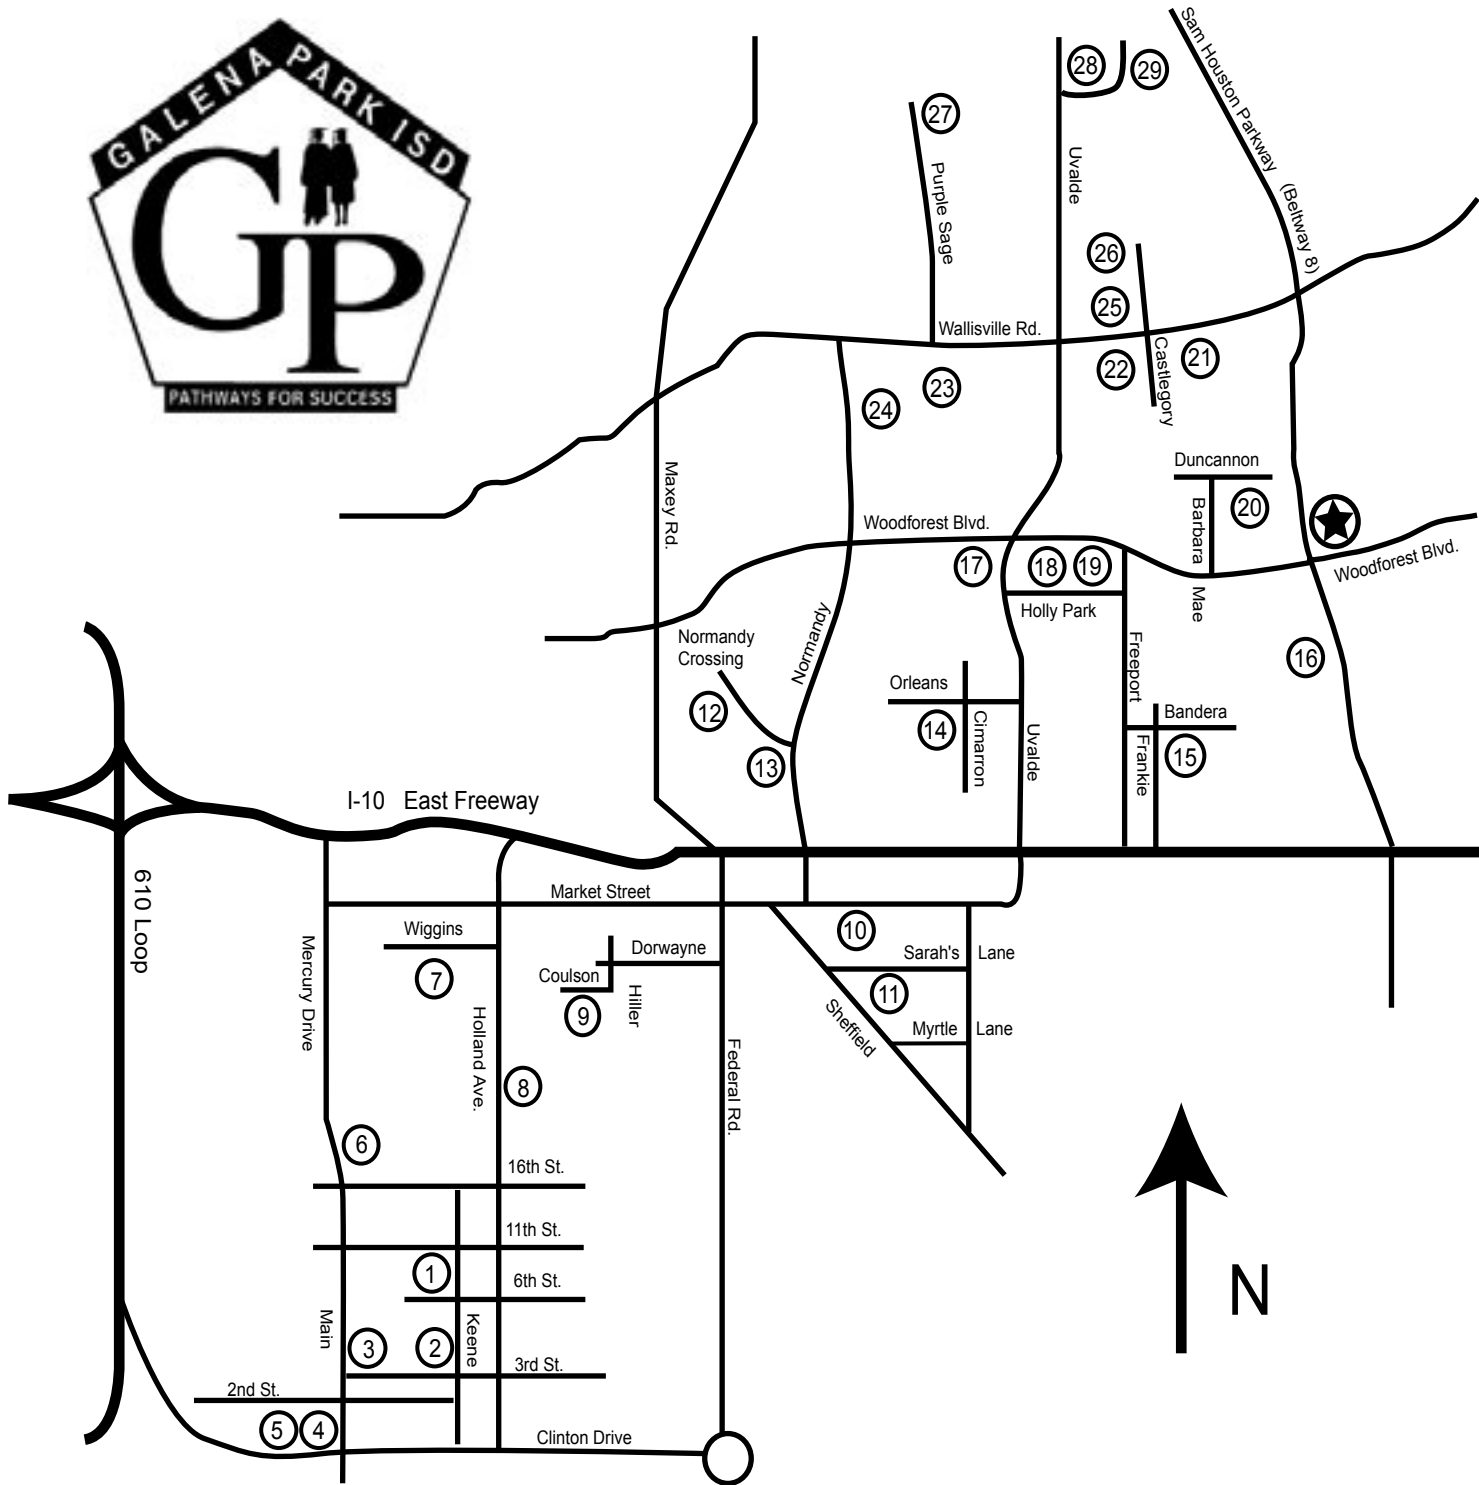

# MAP

- ### Key to Galena Park ISD
- ★ Administration Building
  - 1. Galena Park High School
  - 2. Galena Park Middle School
  - 3. Galena Park Elementary
  - 4. PEP Center
  - 5. Becker Early Childhood Center
  - 6. MacArthur Elementary
  - 7. Jacinto City Elementary
  - 8. Agriculture Facility
  - 9. Pyburn Elementary
  - 10. Woodland Acres Elementary
  - 11. Woodland Acres Middle School
  - 12. Normandy Crossing Elementary
  - 13. Transportation Facility
  - 14. Cimarron Elementary
  - 15. Cloverleaf Elementary
  - 16. Sam Houston Elementary
  - 17. Green Valley Elementary
  - 18. North Shore High School (9th)
  - 19. Joyce Zotz Education Center
  - 20. North Shore Elementary
  - 21. Havard Elementary
  - 22. North Shore Middle School
  - 23. Tice Elementary
  - 24. Cunningham Middle School
  - 25. District Stadium and Natatorium
  - 26. North Shore Senior High
  - 27. Purple Sage Elementary
  - 28. Cobb Sixth Grade Campus
  - 29. Williamson Elementary