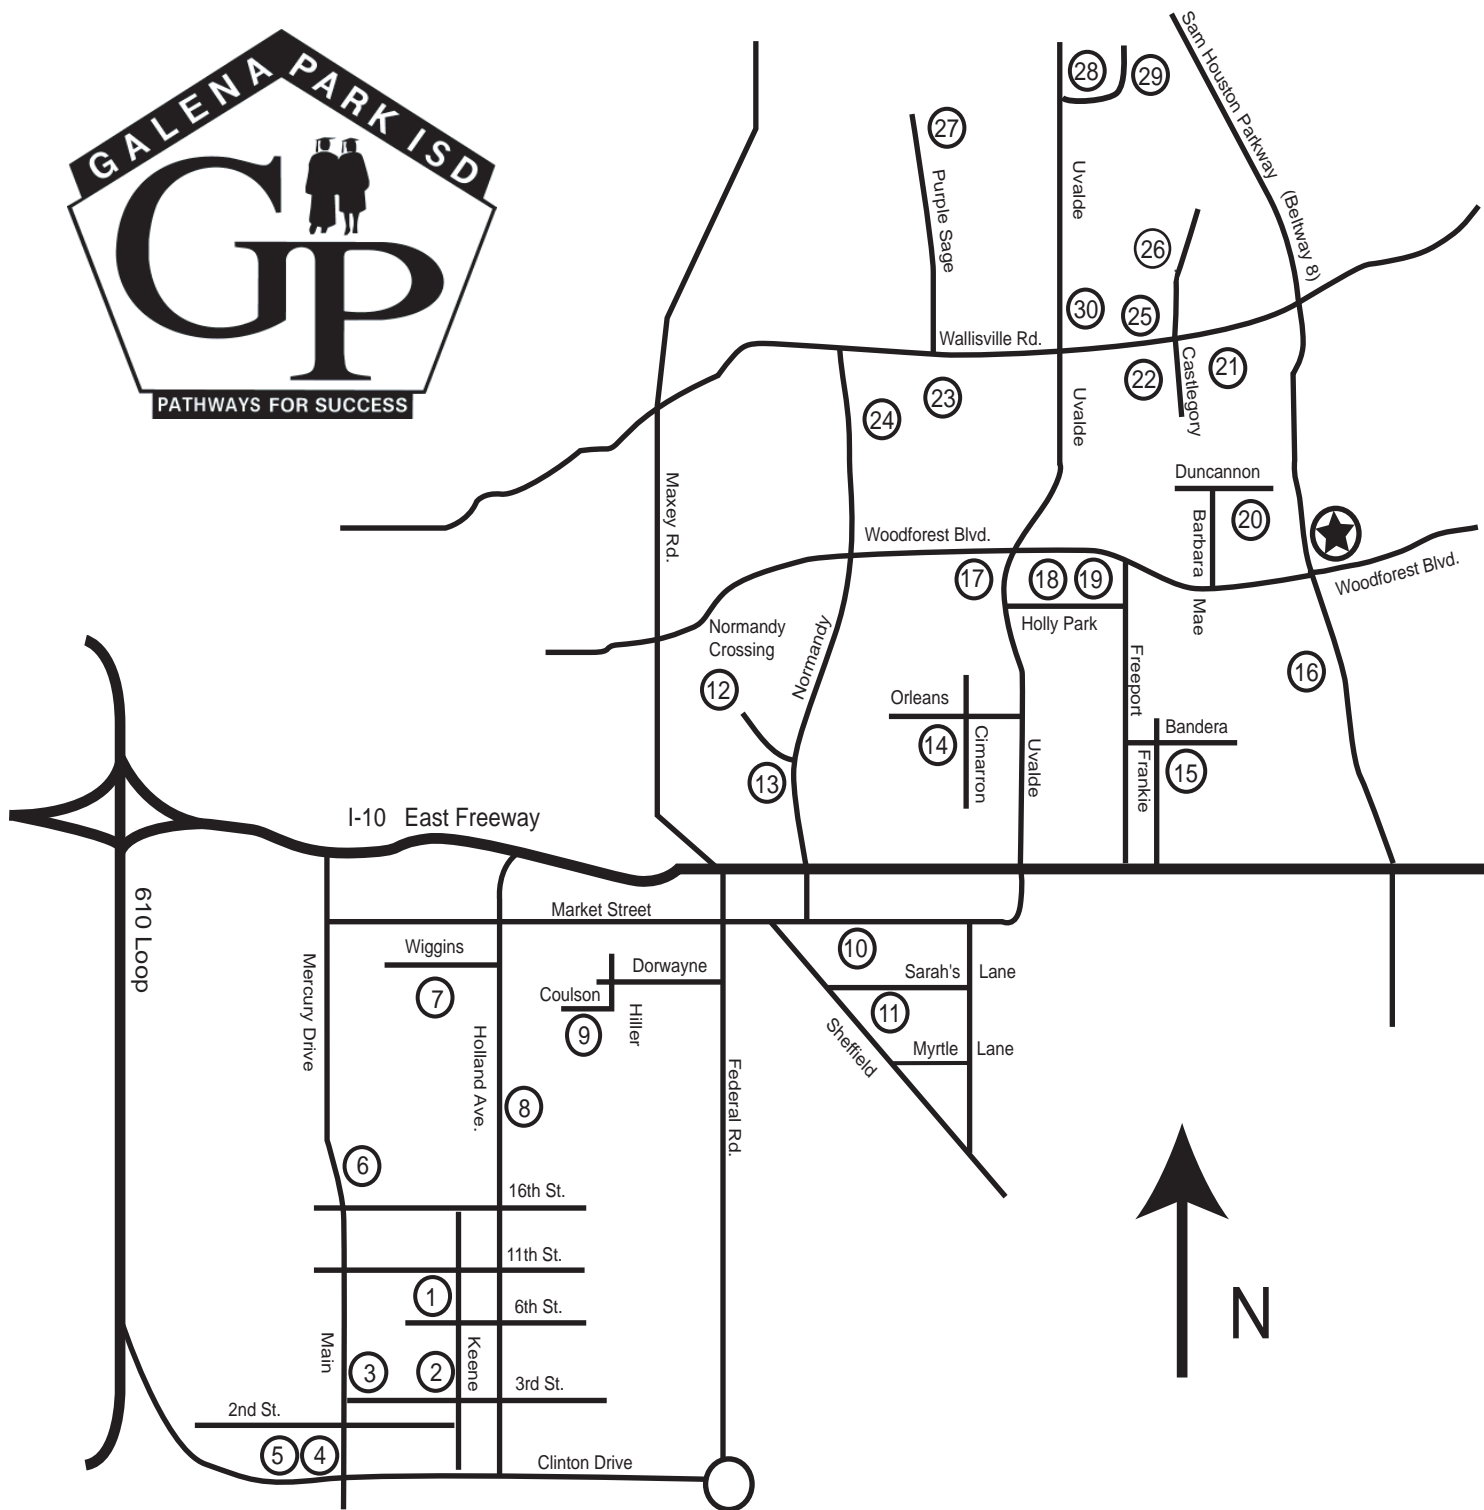

**GALENA PARK
ISD**

MAP

Key to Galena Park ISD

- ★ Administration Building
- 1. Galena Park High School
- 2. Galena Park Middle School
- 3. Galena Park Elementary
- 4. PEP Center
- 5. Becker Early Childhood Center
- 6. MacArthur Elementary
- 7. Jacinto City Elementary
- 8. Agriculture Facility
- 9. Pyburn Elementary
- 10. Woodland Acres Elementary
- 11. Woodland Acres Middle School
- 12. Normandy Crossing Elementary
- 13. Transportation Facility
- 14. Cimarron Elementary
- 15. Cloverleaf Elementary
- 16. Sam Houston Elementary
- 17. Green Valley Elementary
- 18. North Shore Senior High 9th Grade Center
- 19. Zotz Education Center
- 20. North Shore Elementary
- 21. Havard Elementary
- 22. North Shore Middle School
- 23. Tice Elementary
- 24. Cunningham Middle School
- 25. District Stadium and Natatorium
- 26. North Shore Senior High
- 27. Purple Sage Elementary
- 28. Cobb Sixth Grade Center
- 29. Williamson Elementary
- 30. CTE Early College High School