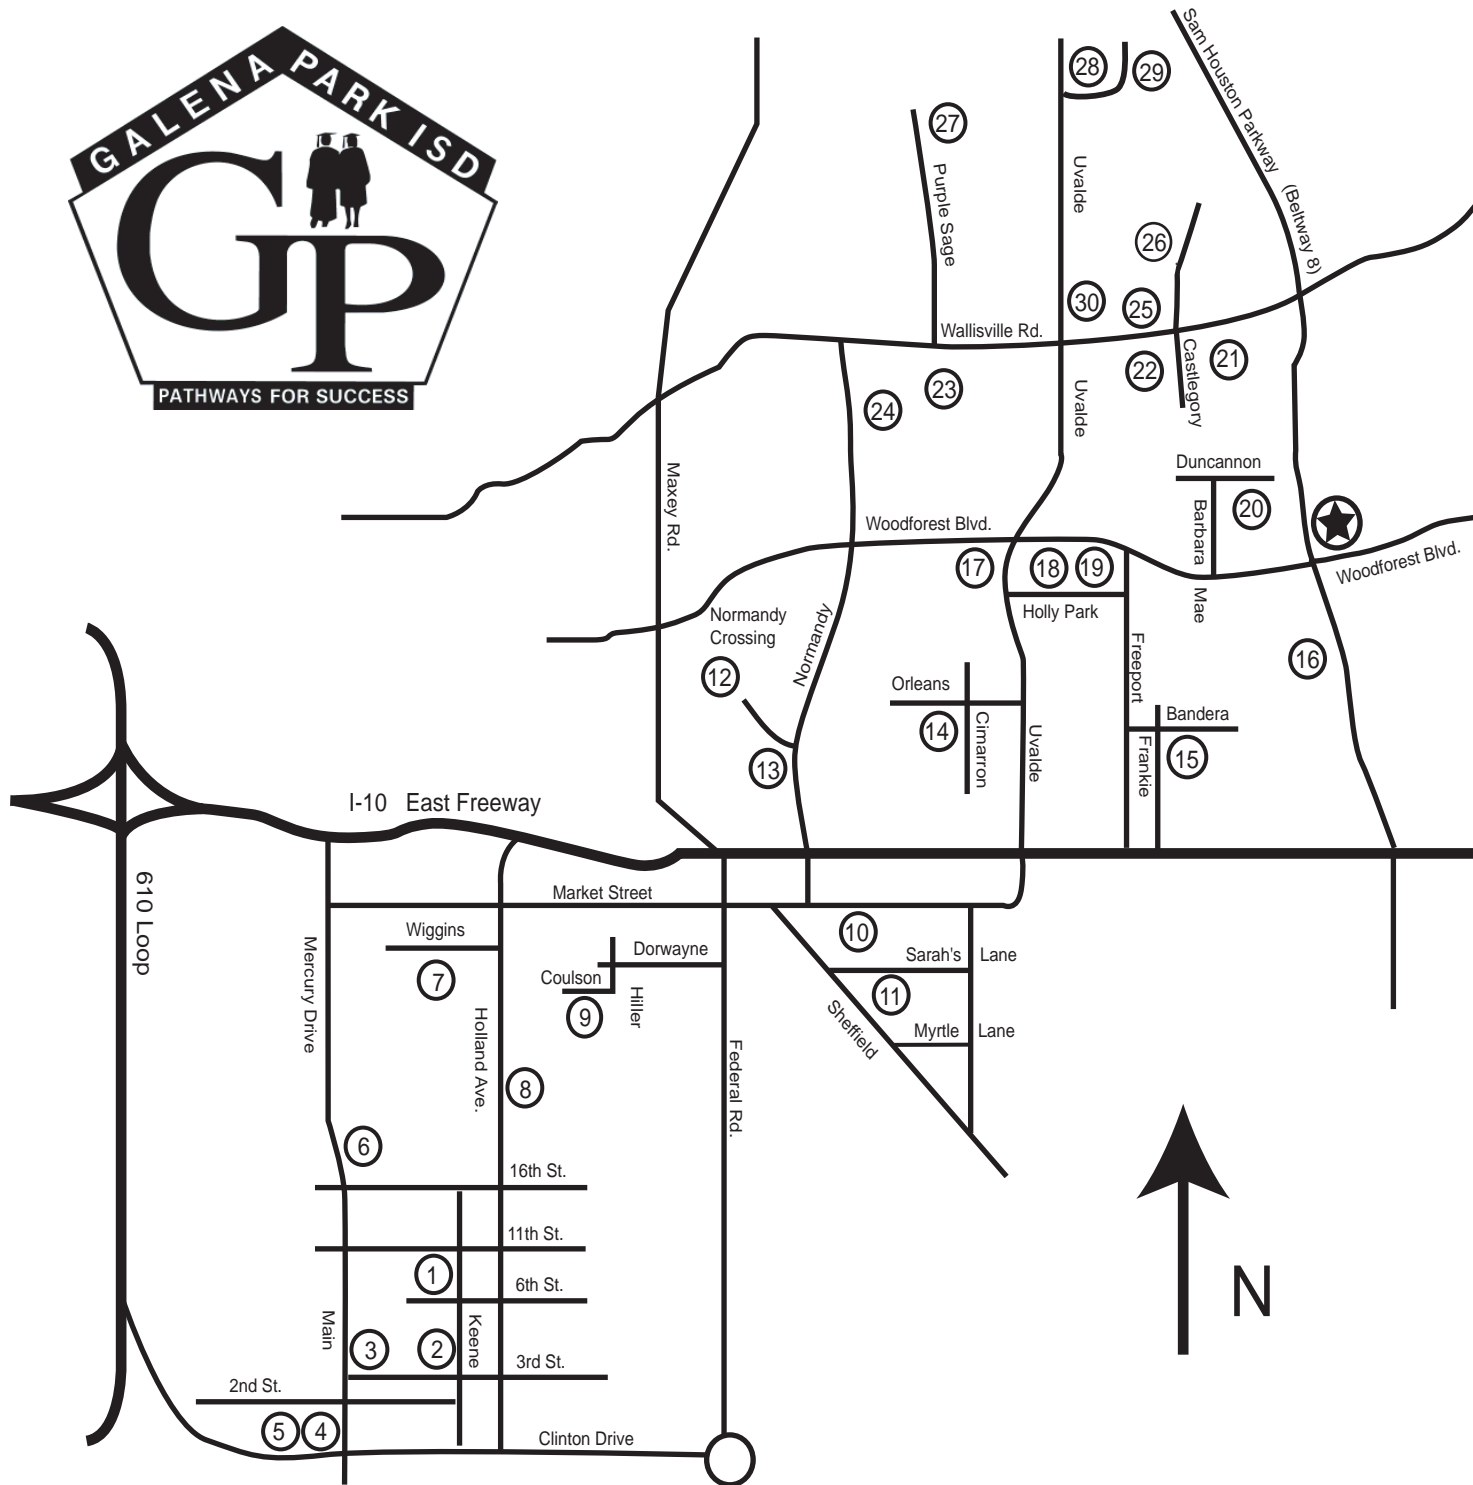

**GALENA PARK
ISD**

MAP

Key to Galena Park ISD

- ★ Administration Building
- 1. Galena Park High School
- 2. Galena Park Middle School
- 3. Galena Park Elementary
- 4. PEP Center
- 5. Becker Early Childhood Center
- 6. MacArthur Elementary
- 7. Jacinto City Elementary
- 8. Agriculture Facility
- 9. Pyburn Elementary
- 10. Woodland Acres Elementary
- 11. Woodland Acres Middle School
- 12. Normandy Crossing Elementary
- 13. Transportation Facility
- 14. Cimarron Elementary
- 15. Cloverleaf Elementary
- 16. Sam Houston Elementary
- 17. Green Valley Elementary
- 18. North Shore Senior High 9th Grade Center
- 19. Zotz Education Center
- 20. North Shore Elementary
- 21. Harvard Elementary
- 22. North Shore Middle School
- 23. Tice Elementary
- 24. Cunningham Middle School
- 25. District Stadium and Natatorium
- 26. North Shore Senior High
- 27. Purple Sage Elementary
- 28. Cobb Sixth Grade Campus
- 29. Williamson Elementary
- 30. CTE Early College High School