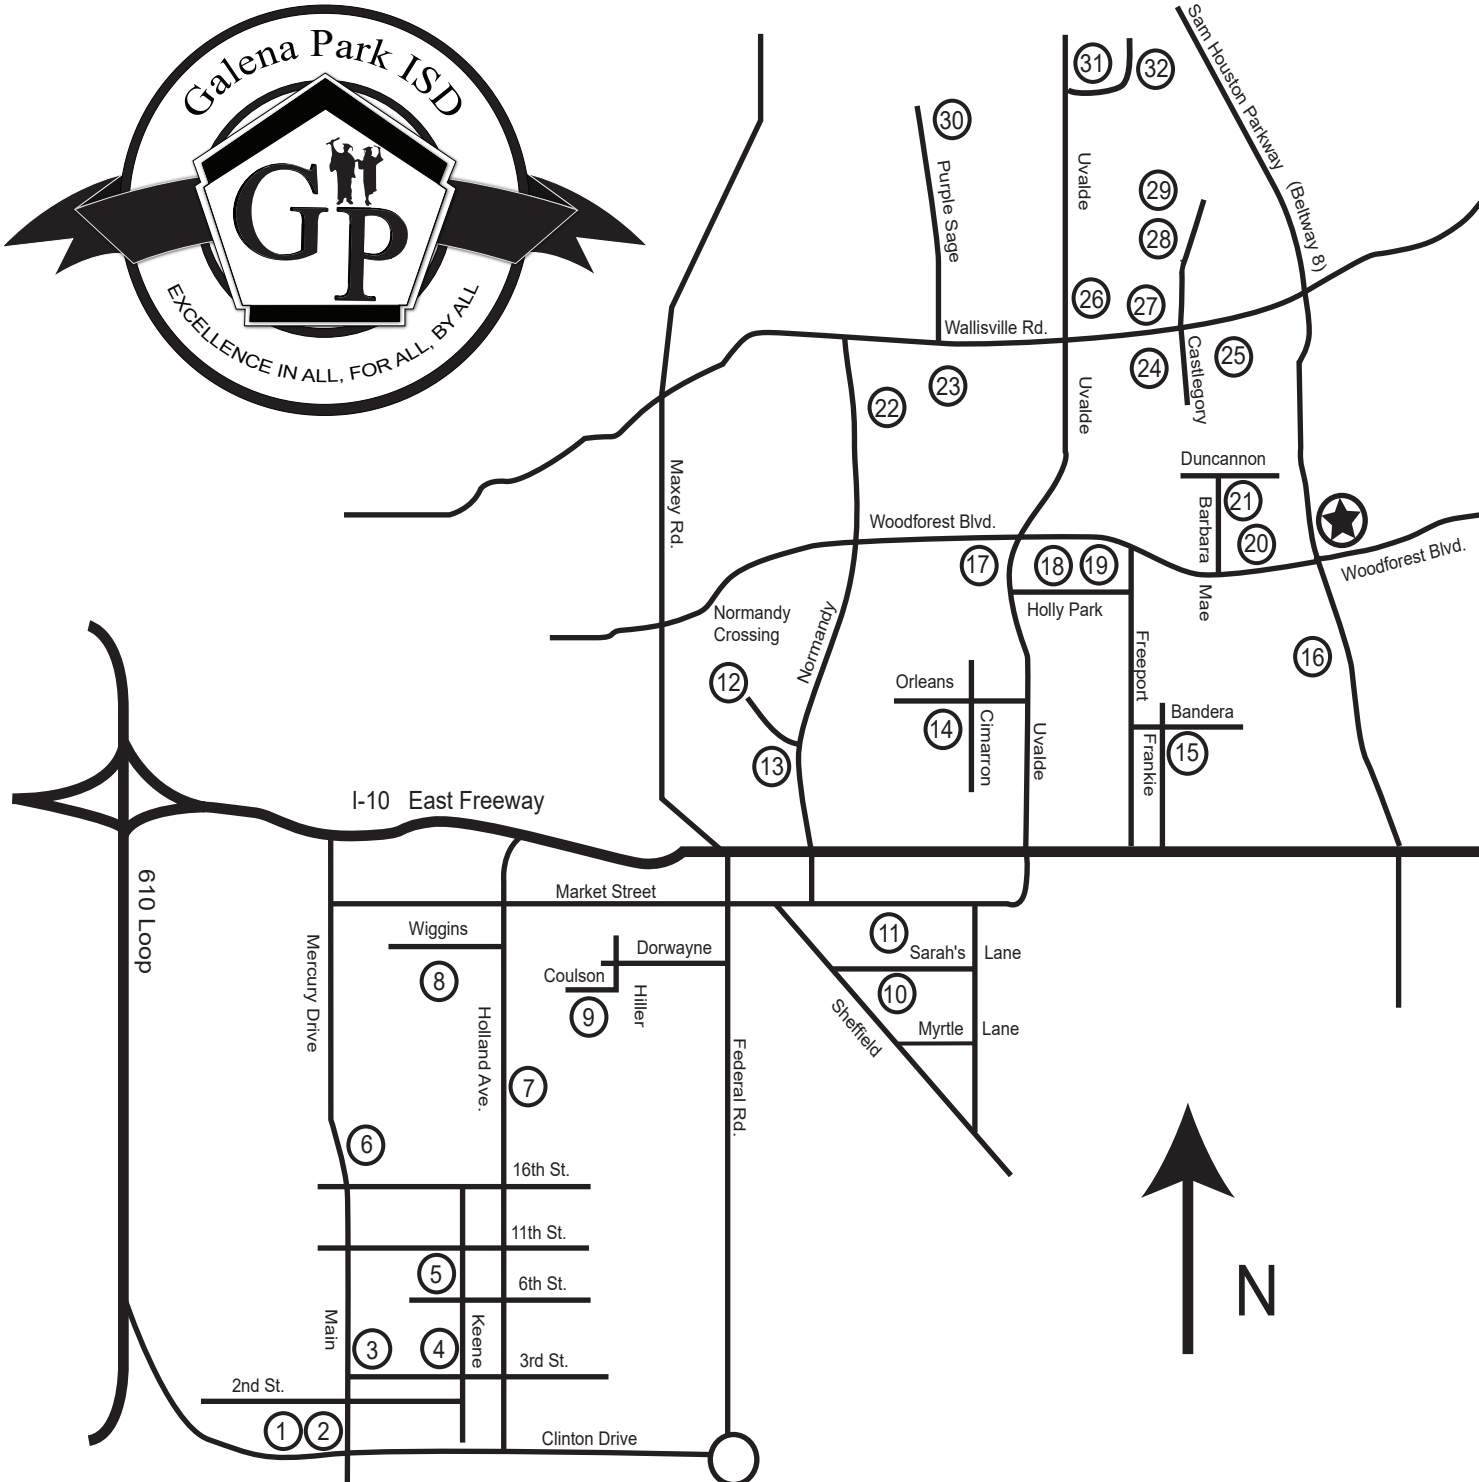

**GALENA PARK**

**Independent School District**

14705 Woodforest Blvd. • Houston, Texas 77015

(832) 386-1000 • FAX (832) 386-1100