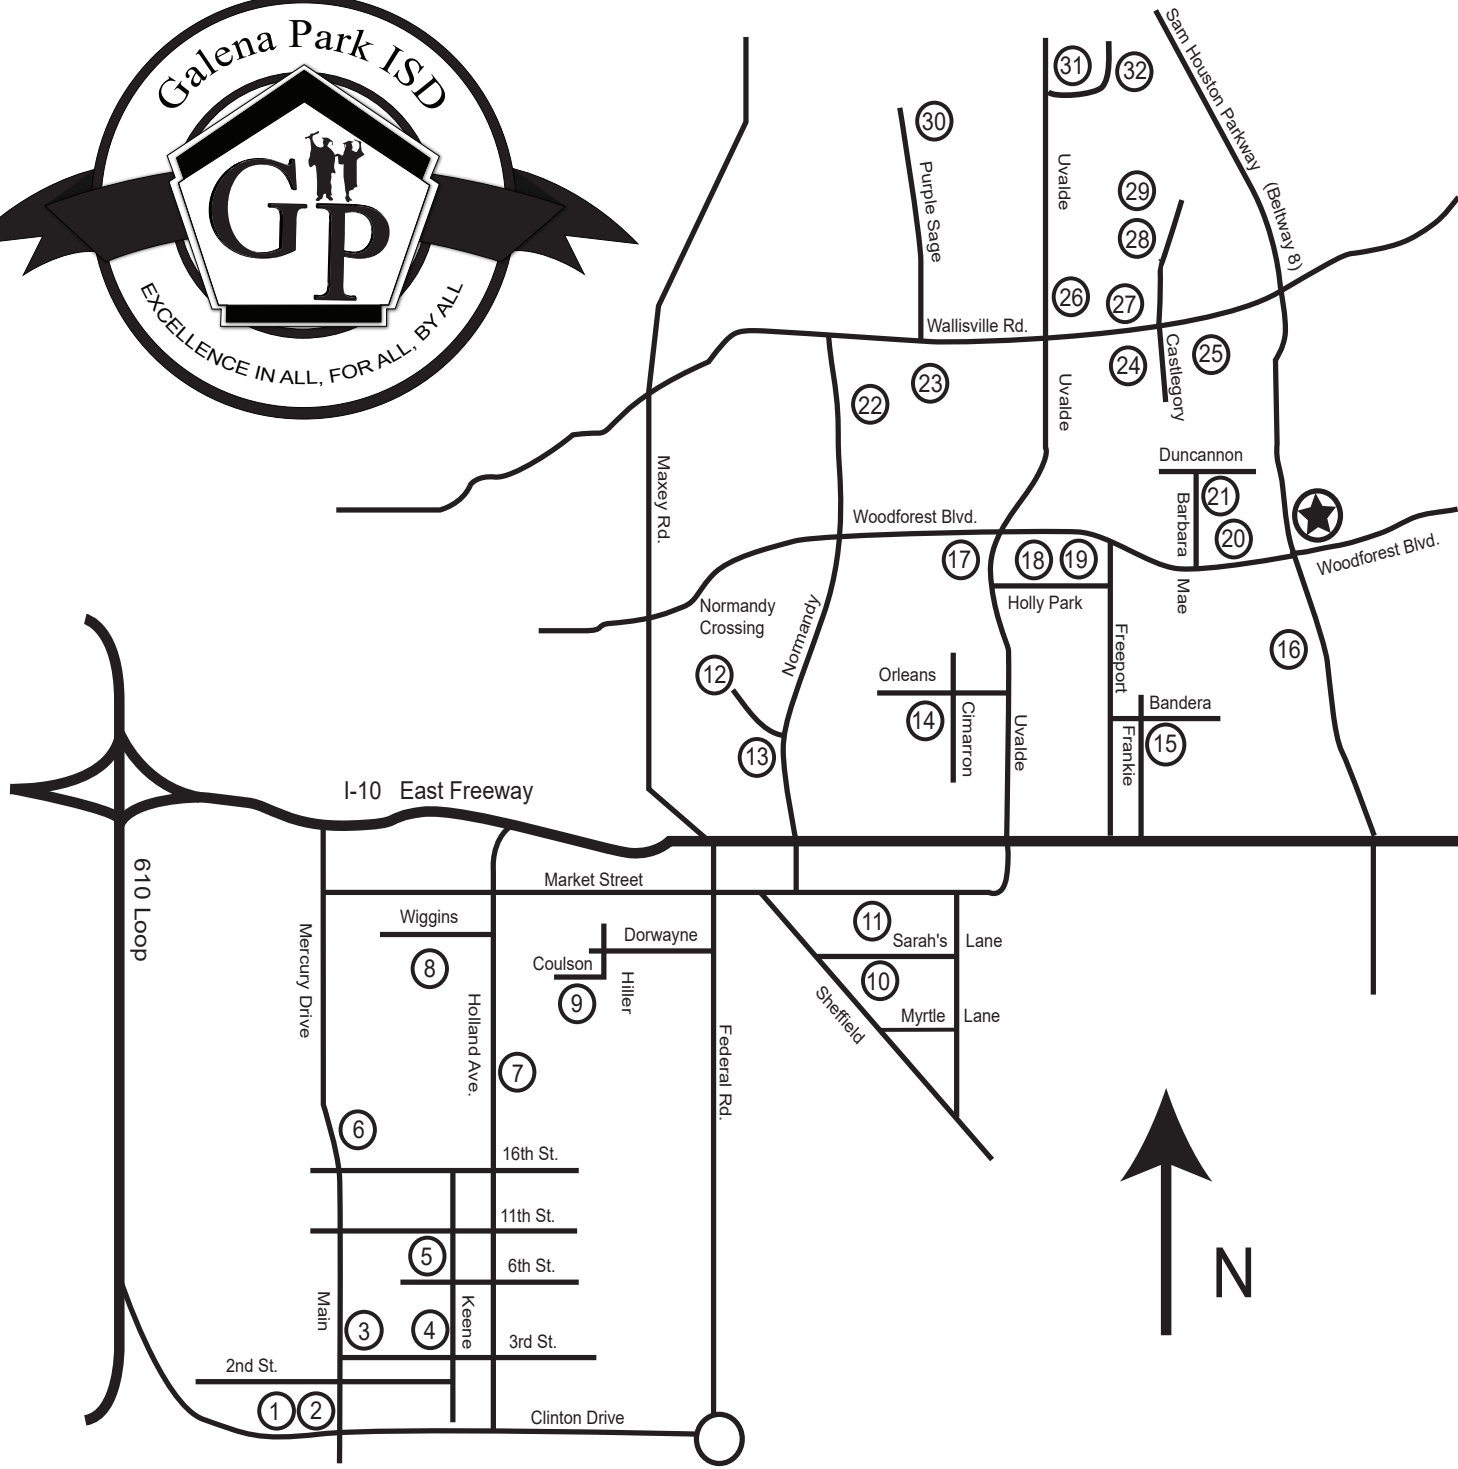

Mike McKay
Assistant Superintendent for Operations

GALENA PARK

Independent School District

14705 Woodforest Blvd. • Houston, Texas 77015

(832) 386-1000 • FAX (832) 386-1100

MAP

Key to Galena Park ISD

- ★ Administration Building
- 1. Becker Early Childhood Center
- 2. GPISD Childcare Center - South
- 3. Galena Park Elementary
- 4. Galena Park Middle School
- 5. Galena Park High School
- 6. MacArthur Elementary
- 7. Agriculture Facility
- 8. Jacinto City Elementary
- 9. Pyburn Elementary
- 10. Woodland Acres Middle School
- 11. Woodland Acres Elementary
- 12. Normandy Crossing Elementary
- 13. Transportation Facility
- 14. Cimarron Elementary
- 15. Cloverleaf Elementary
- 16. Sam Houston Elementary
- 17. Green Valley Elementary
- 18. North Shore Senior High Ninth Grade Center
- 19. Zotz Education Center
- 20. North Shore Elementary
- 21. GPISD Childcare Center - North
- 22. Cunningham Middle School
- 23. Tice Elementary
- 24. North Shore Middle School
- 25. Havard Elementary
- 26. CTE Early College High School
- 27. District Stadium and Natatorium
- 28. North Shore Senior High School
- 29. North Shore Senior High 10th Grade Center
- 30. Purple Sage Elementary
- 31. Cobb Sixth Grade Campus
- 32. Williamson Elementary