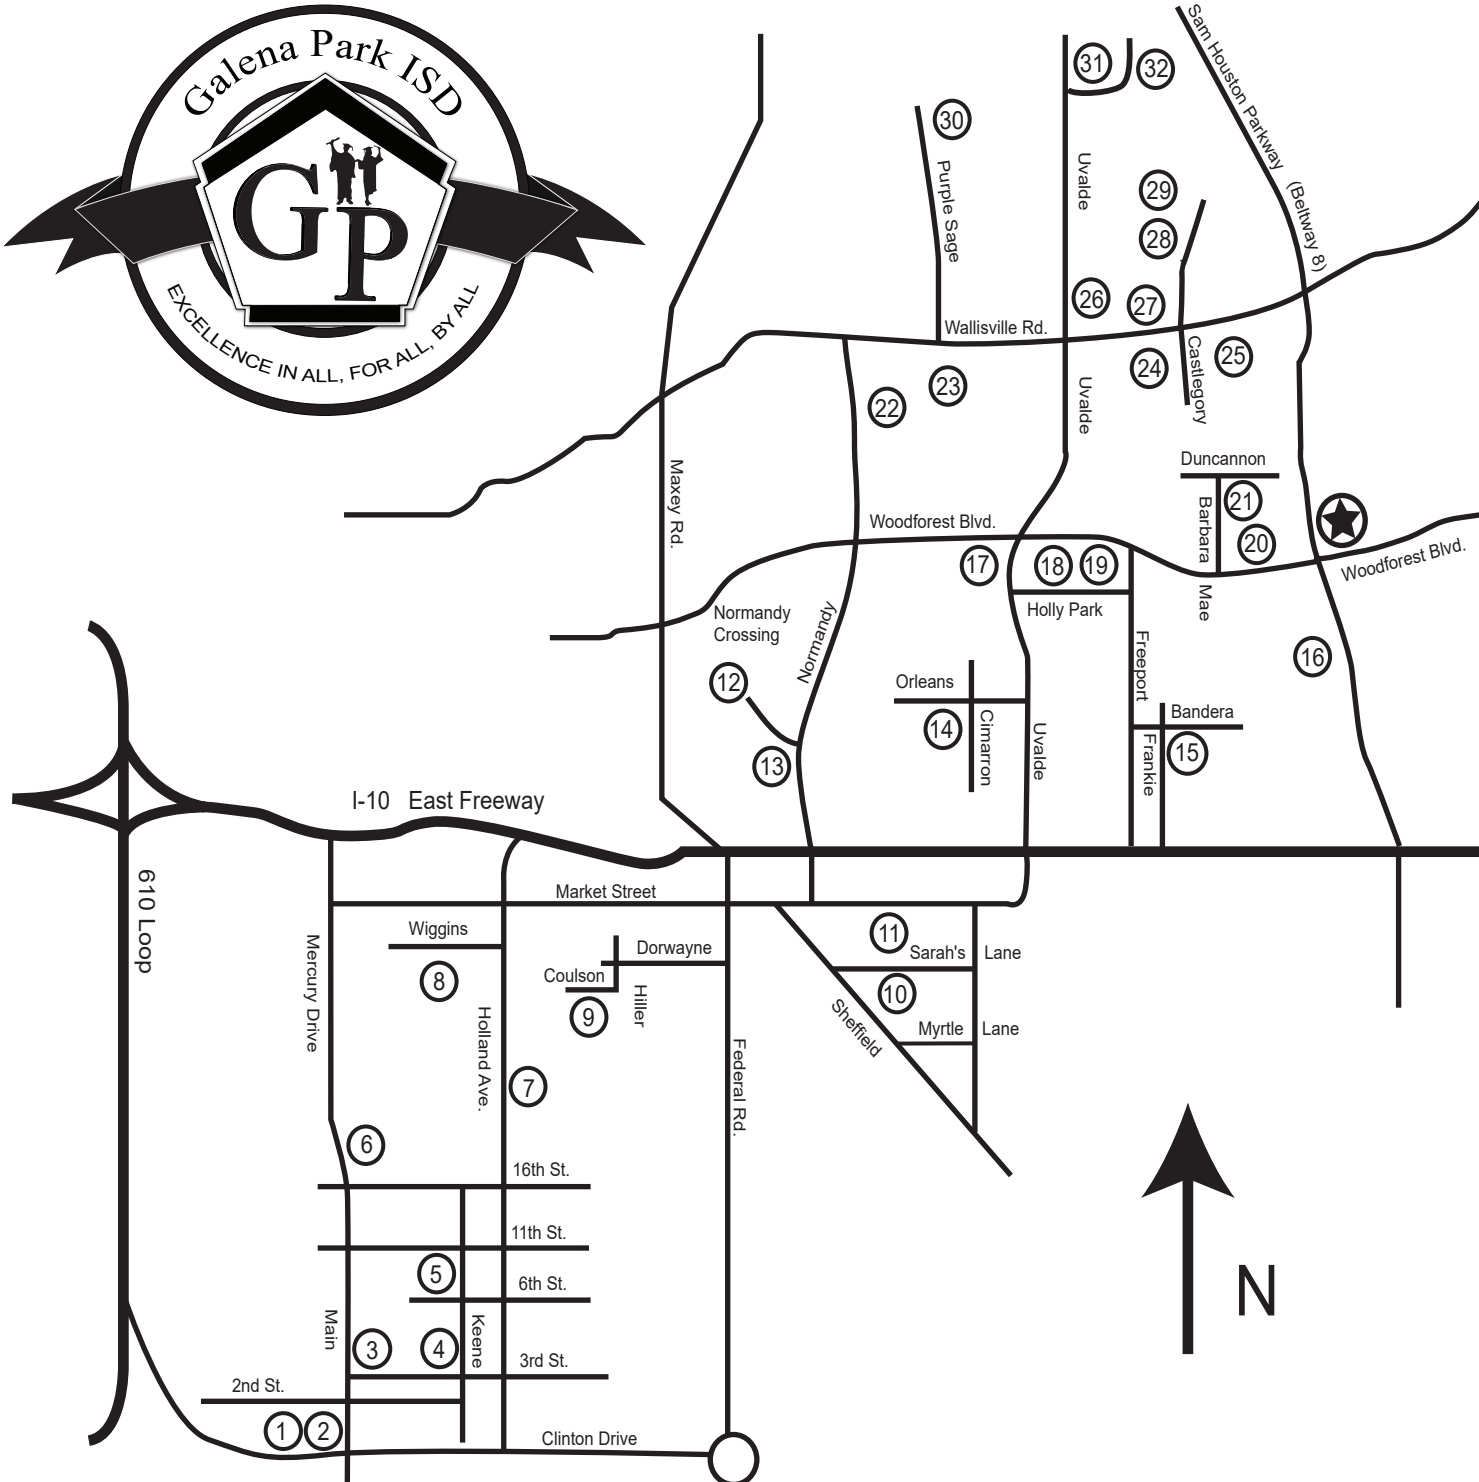

## GALENA PARK

Independent School District

14705 Woodforest Blvd. • Houston, Texas 77015

(832) 386-1000 • FAX (832) 386-1100

- ### Key to Galena Park I.S.D.
- ★ Administration Building
  - 1. Becker Early Childhood Center
  - 2. GPISD Childcare Center - South
  - 3. Galena Park Elementary
  - 4. Galena Park Middle School
  - 5. Galena Park High School
  - 6. MacArthur Elementary
  - 7. Agriculture Facility
  - 8. Jacinto City Elementary
  - 9. Pyburn Elementary
  - 10. Woodland Acres Middle School
  - 11. Woodland Acres Elementary
  - 12. Normandy Crossing Elementary
  - 13. Transportation Facility
  - 14. Cimarron Elementary
  - 15. Cloverleaf Elementary
  - 16. Sam Houston Elementary
  - 17. Green Valley Elementary
  - 18. North Shore Senior High 9<sup>th</sup> Grade Center
  - 19. Zotz Education Center
  - 20. North Shore Elementary
  - 21. GPISD Childcare Center - North
  - 22. Cunningham Middle School
  - 23. Tice Elementary
  - 24. North Shore Middle School
  - 25. Havard Elementary
  - 26. CTE Early College High School
  - 27. District Stadium and Natatorium
  - 28. North Shore Senior High School
  - 29. North Shore Senior High 10<sup>th</sup> Grade Center
  - 30. Purple Sage Elementary
  - 31. Cobb Sixth Grade Campus
  - 32. Williamson Elementary