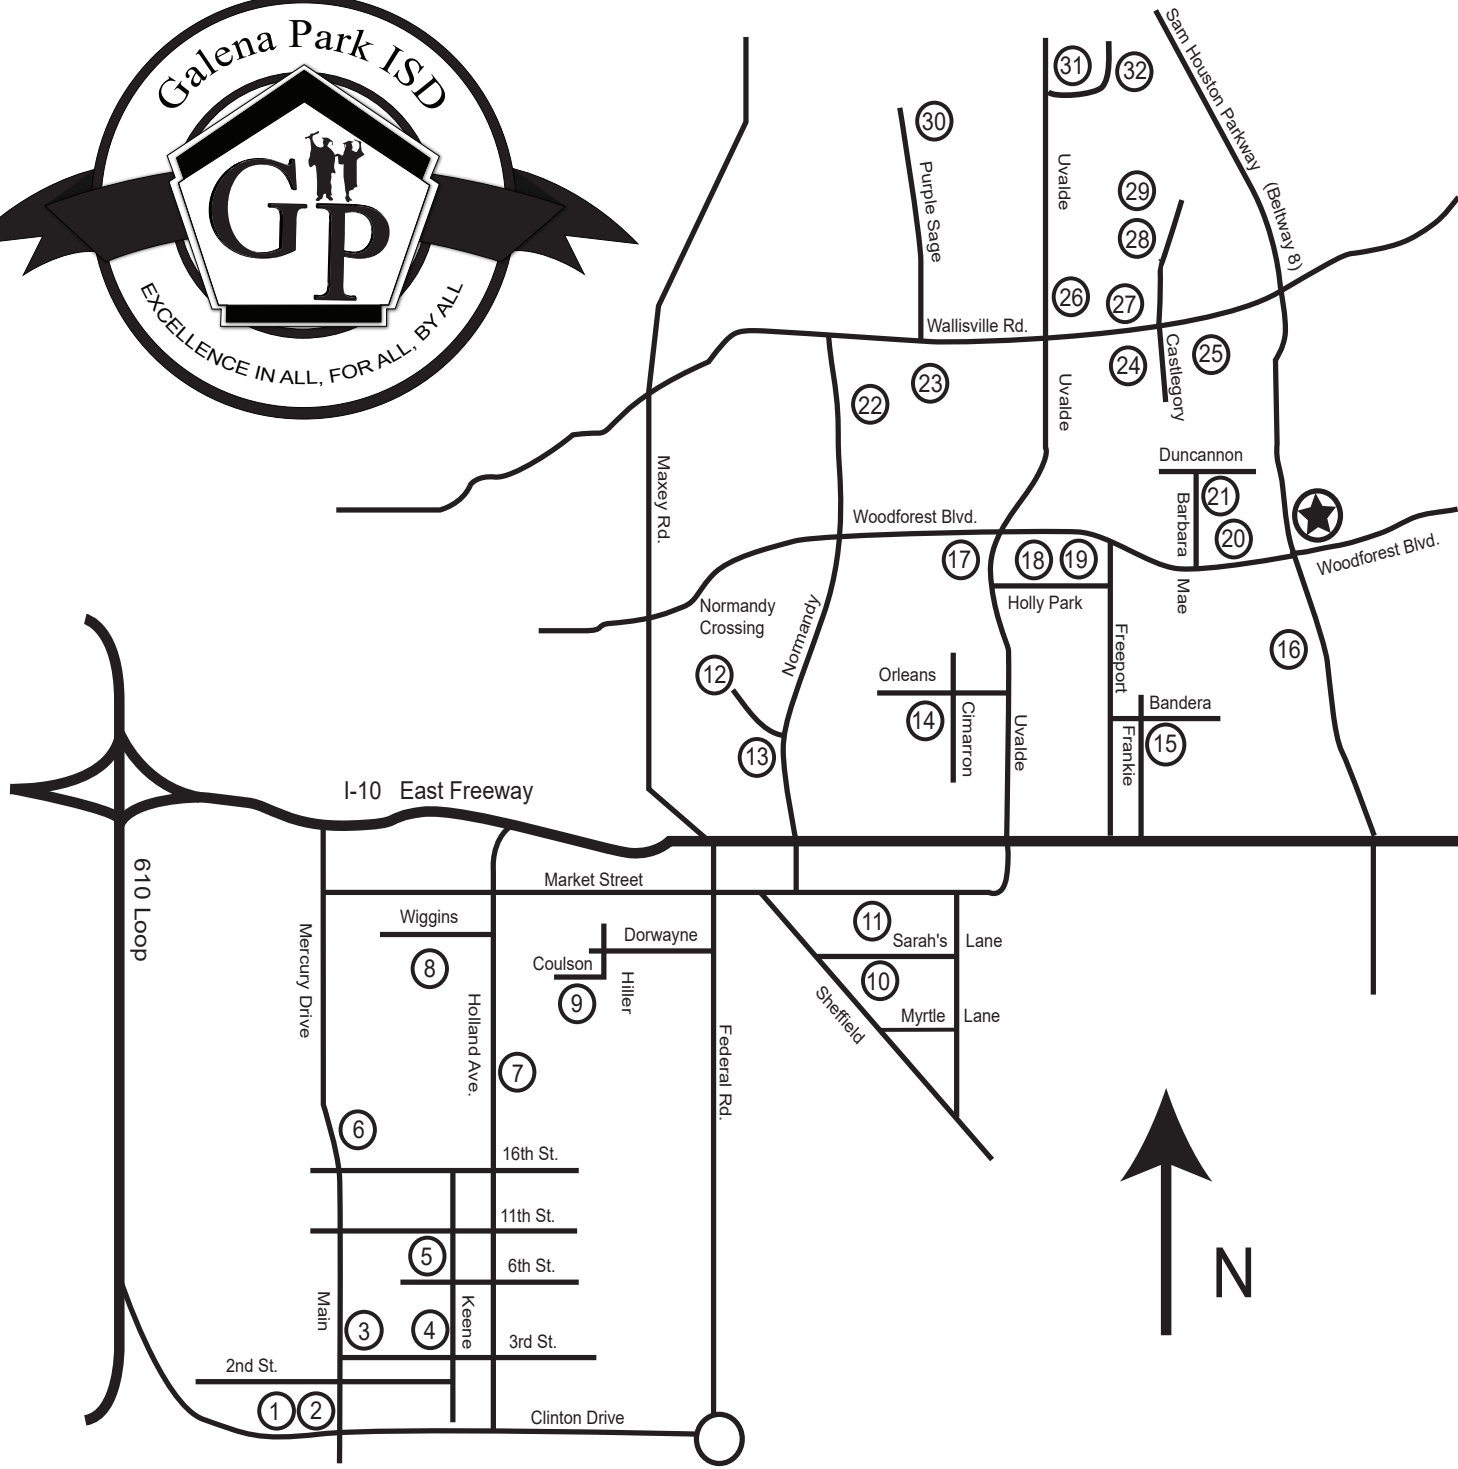

## GALENA PARK

**Independent School District**

14705 Woodforest Blvd. • Houston, Texas 77015

(832) 386-1000 • FAX (832) 386-1100

**MAP**

**GPISD...  
 A Great Place  
 to Be!**